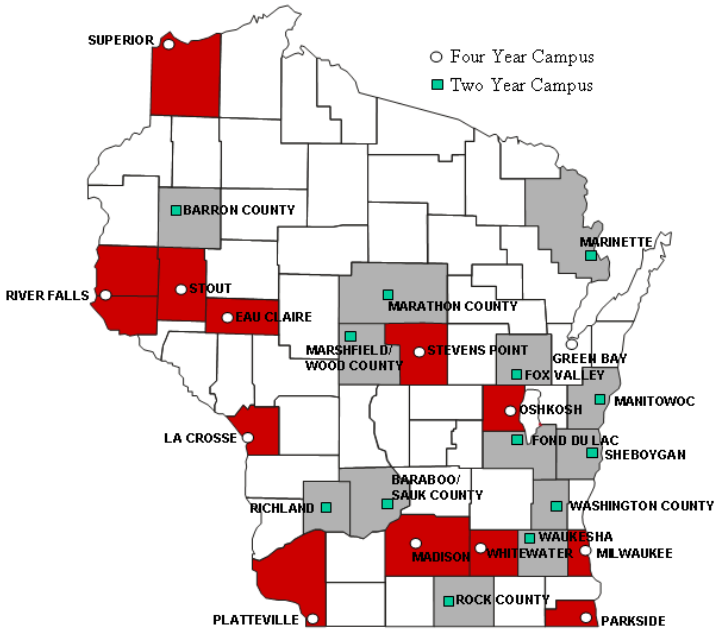

WISCONSIN'S EDUCATIONAL INSTITUTIONS

University of Wisconsin System Campuses

Wisconsin Technical College System