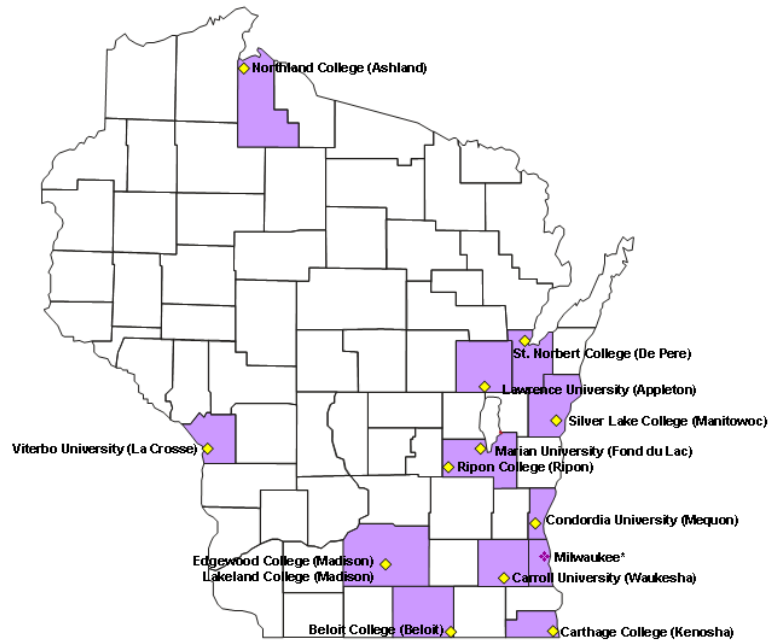

Independent Colleges & Universities

- Alverno College (Milwaukee)
- Cardinal Stritch University (Milwaukee)
- Marquette University (Milwaukee)
- Milwaukee Institute of Art & Design (Milwaukee)
- Milwaukee School of Engineering (Milwaukee)
- Mount Mary College (Milwaukee)
- Wisconsin Lutheran College (Milwaukee)

Governor Jim Doyle, Chairman

info@forwardwi.com
ForwardWI.com