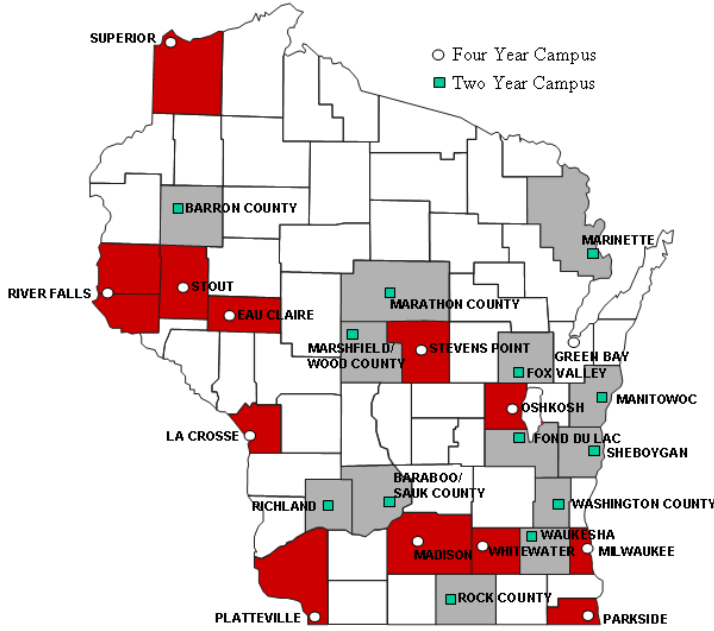

WISCONSIN'S EDUCATIONAL INSTITUTIONS

University of Wisconsin System Campuses

Wisconsin Technical College System