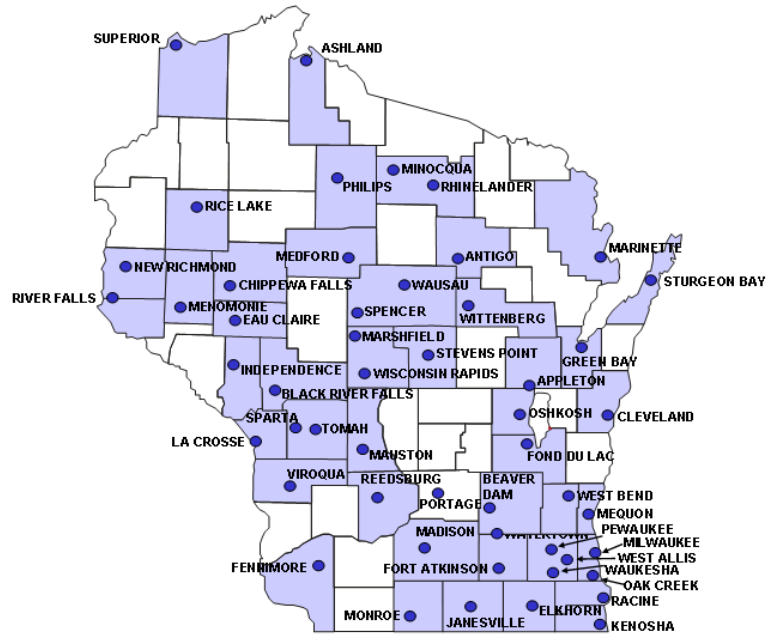

WISCONSIN'S EDUCATIONAL INSTITUTIONS

University of Wisconsin System Campuses

Wisconsin Technical College System