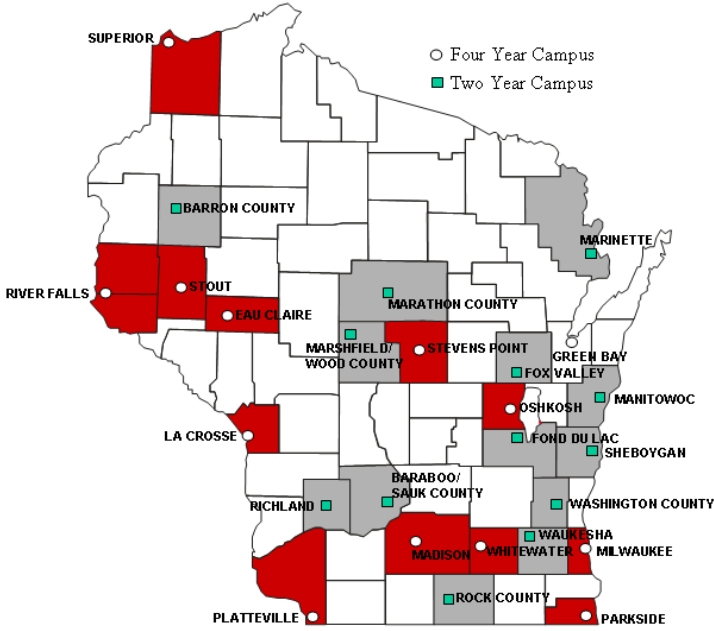

WISCONSIN'S EDUCATIONAL INSTITUTIONS

University of Wisconsin System Campuses

Wisconsin Technical College System